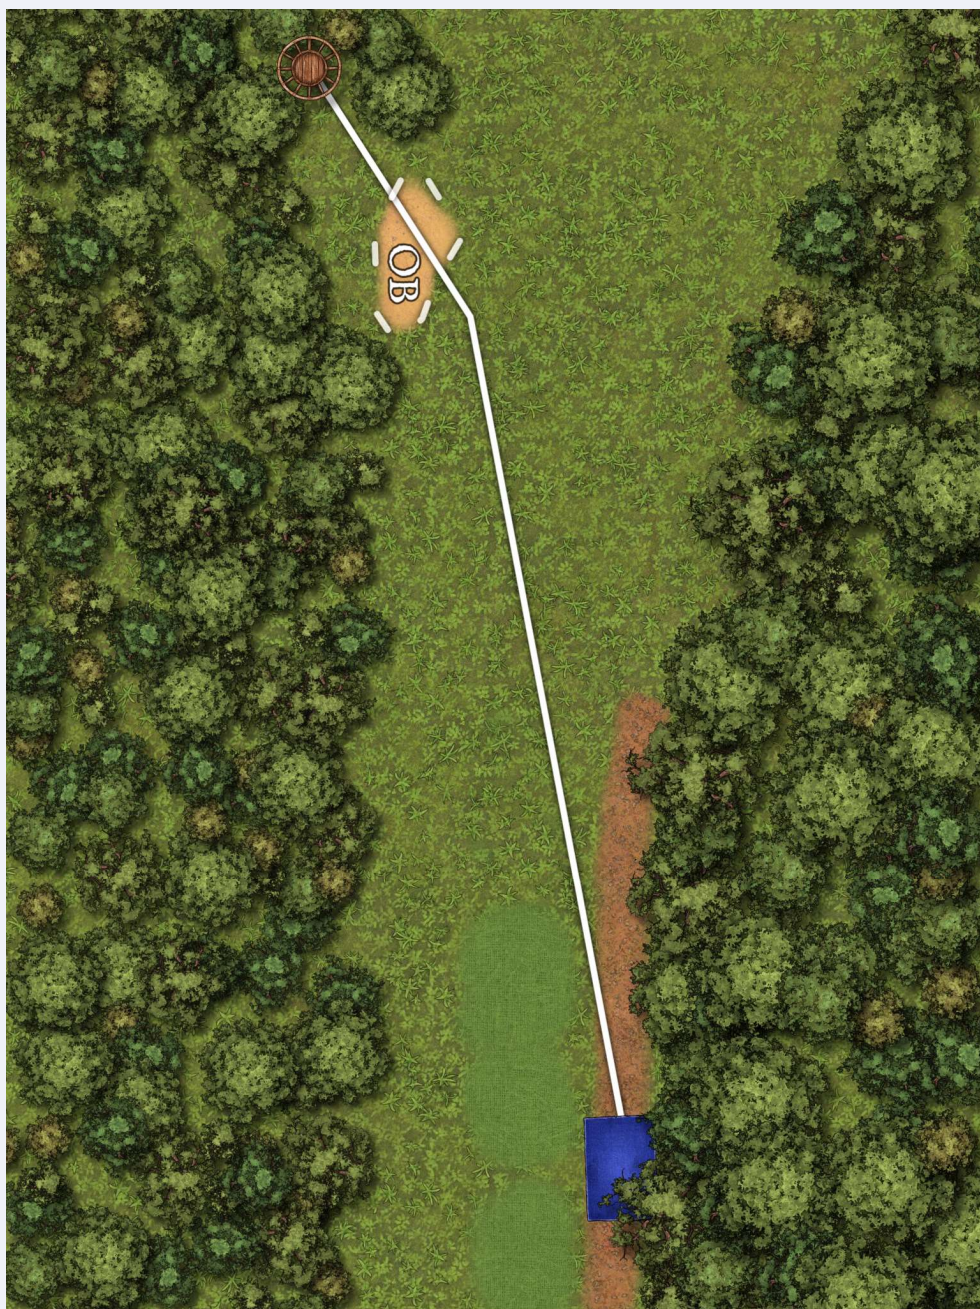

# GC Enzesfeld Open 2024 p.b. Latitude 64°

## Hole 9

**Par 4**

**185 m**

**+10 m**

Bunker is OB

Tee is  
marked by  
the  
Teemarkers,  
Follow the  
red rope to  
find the next  
hole

GOLF CLUB ENZESFELD  
EXZELLENT GOLFEN

**DISC GOLF 4 YOU**