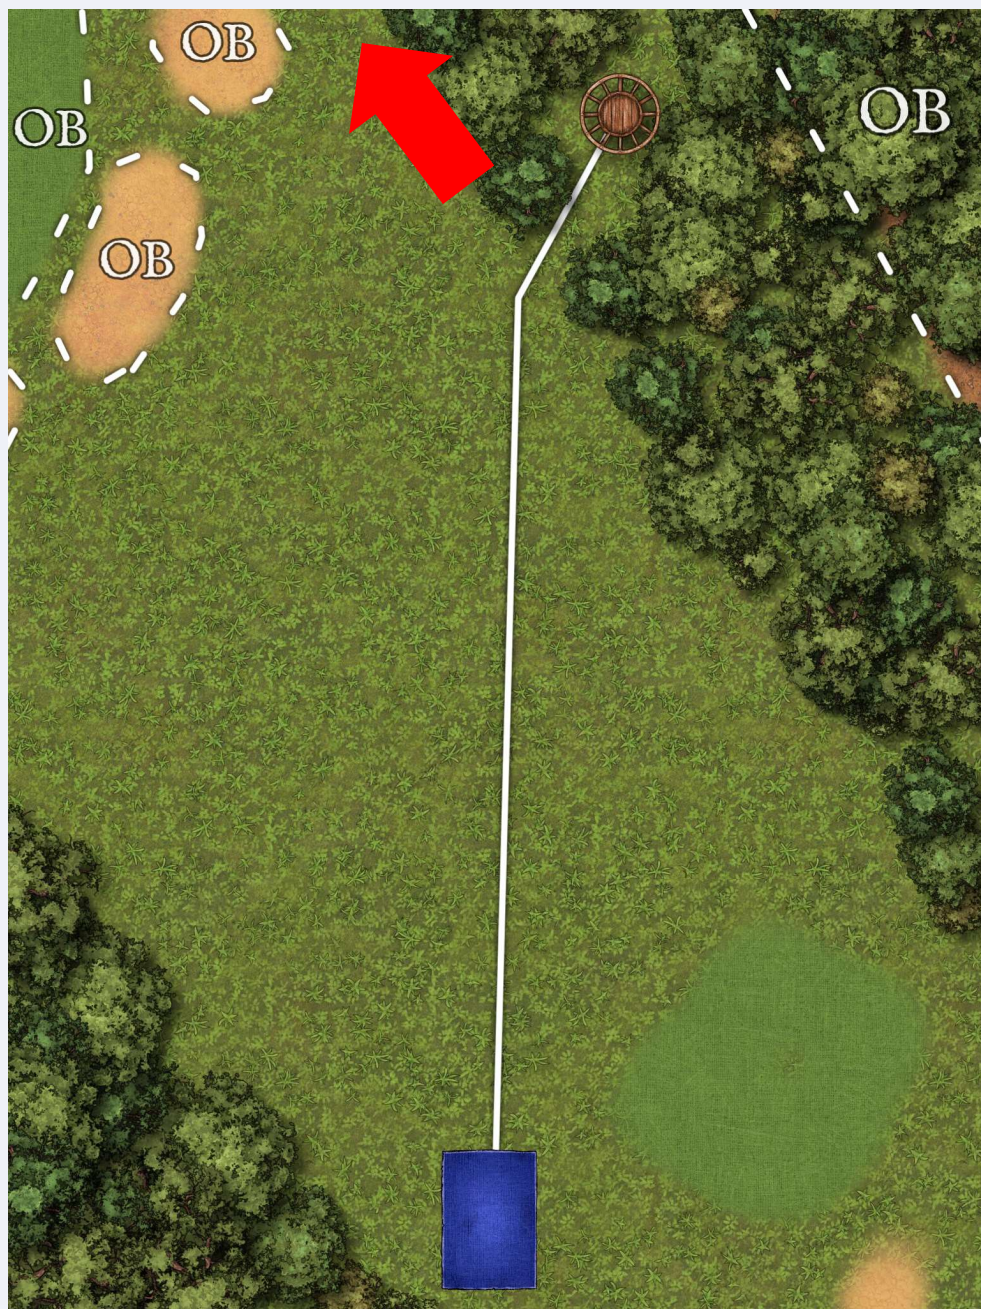

## Hole 3

**Par 3**

**75 m**

**-2 m**

Green and  
Bunkers  
are OB

OB on the  
right side,  
marked by  
a rope

GOLF CLUB ENZESFELD  
EXZELLENT GOLFEN

**DISC GOLF 4 YOU**