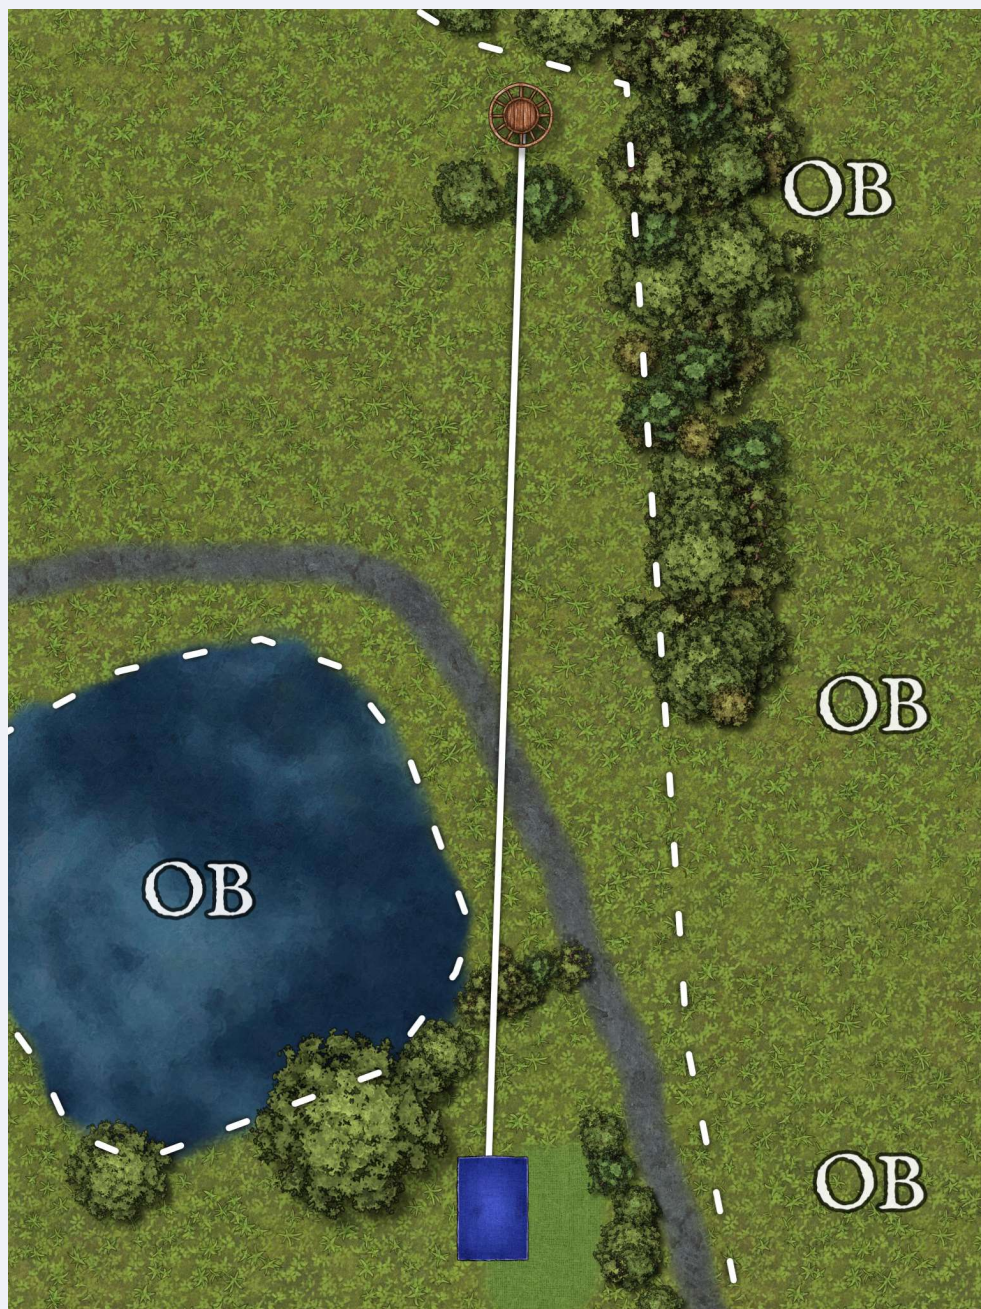

# GC Enzesfeld Open 2024 p.b. Latitude 64°

## Hole 1

**Par 4**

**180 m**

**+1 m**

OB on the  
right side,  
marked by  
sticks, OB  
pond on the  
left  
side

GOLF CLUB ENZESFELD  
EXZELLENT GOLFEN

**DISC GOLF 4 YOU**