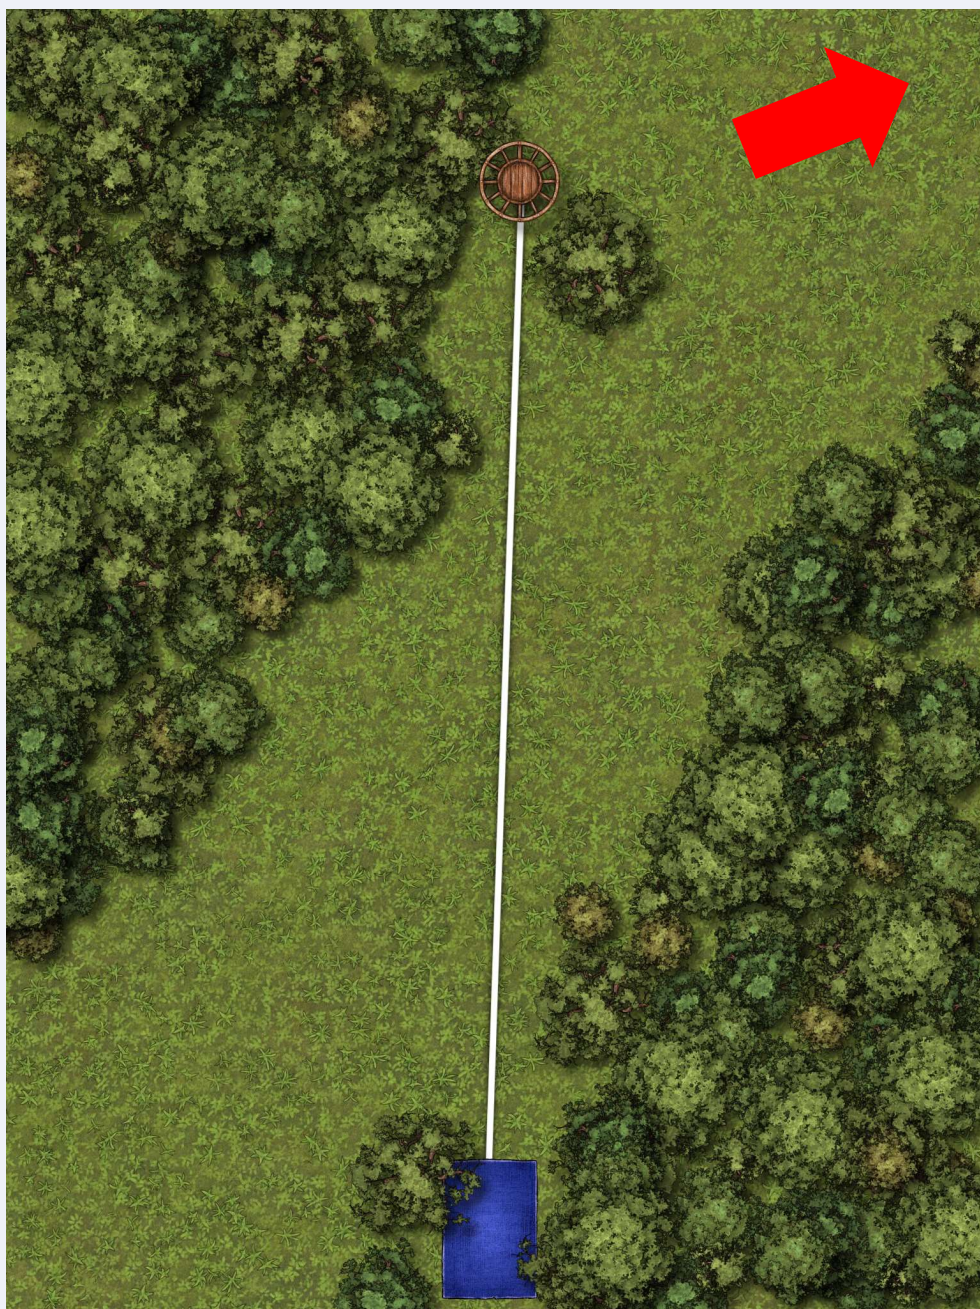

## Hole 7

**Par 4**

**150 m**

**-14 m**

Mando  
right of  
the  
marked  
tree,  
Pound is  
OB

GOLF CLUB ENZESFELD  
EXZELLENT GOLFEN

**DISC GOLF 4 YOU**

**GC Enzesfeld Open  
2024 p.b. Latitude 64°**

# Hole 8

**Par 3**

**100 m**

**+7 m**

**Tee is  
marked by  
a red rope**

GOLF CLUB ENZESFELD  
EXZELLENT GOLFEN

**DISC GOLF 4 YOU**