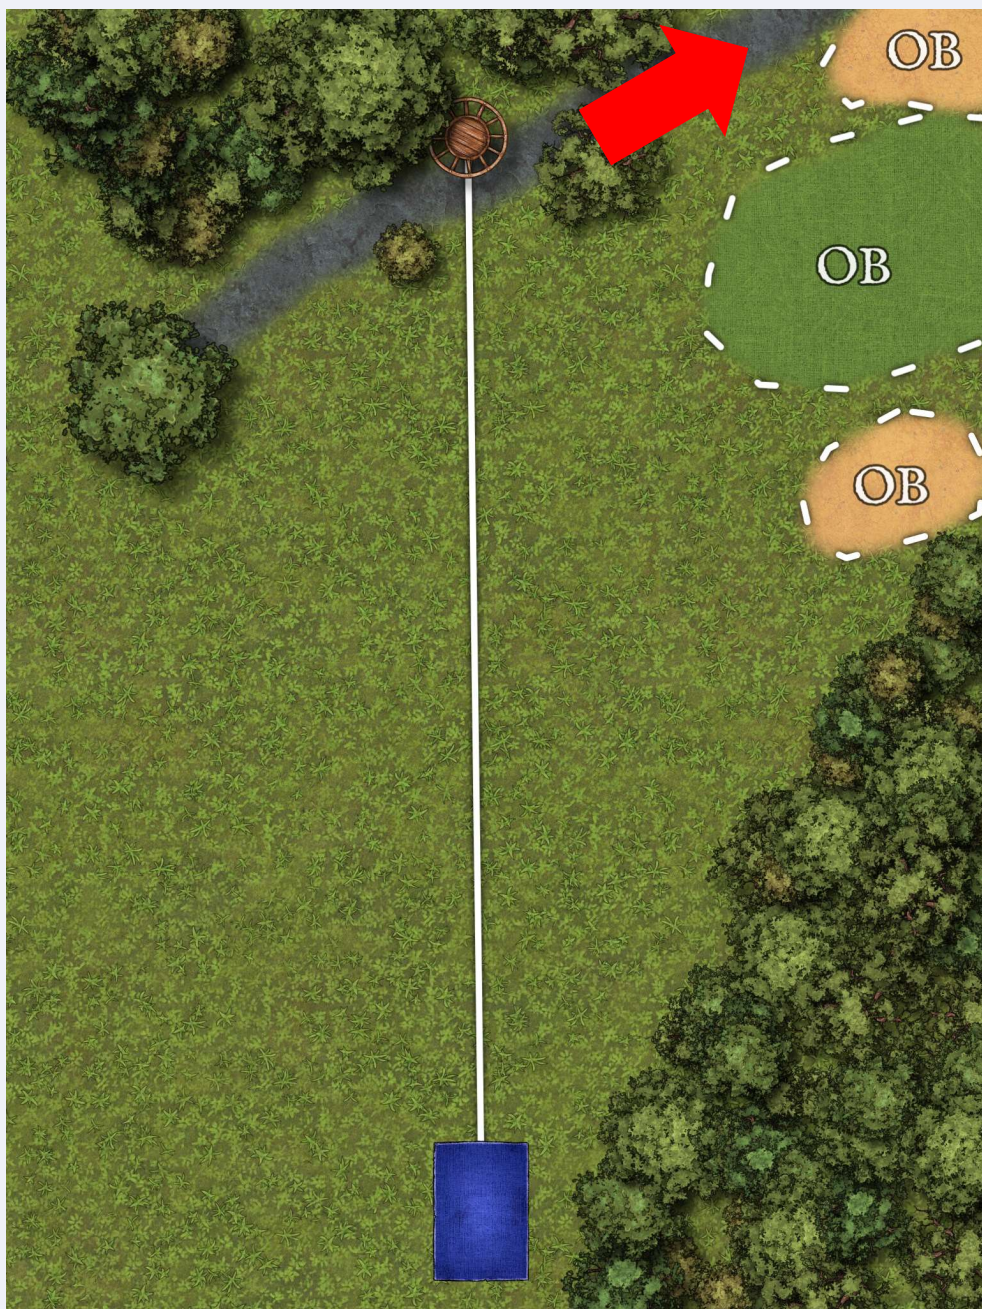

Hole 2

Par 3

73 m

+12 m

Green and
Bunkers
are OB

GOLF CLUB ENZESFELD
EXZELLENT GOLFEN

DISC GOLF 4 YOU