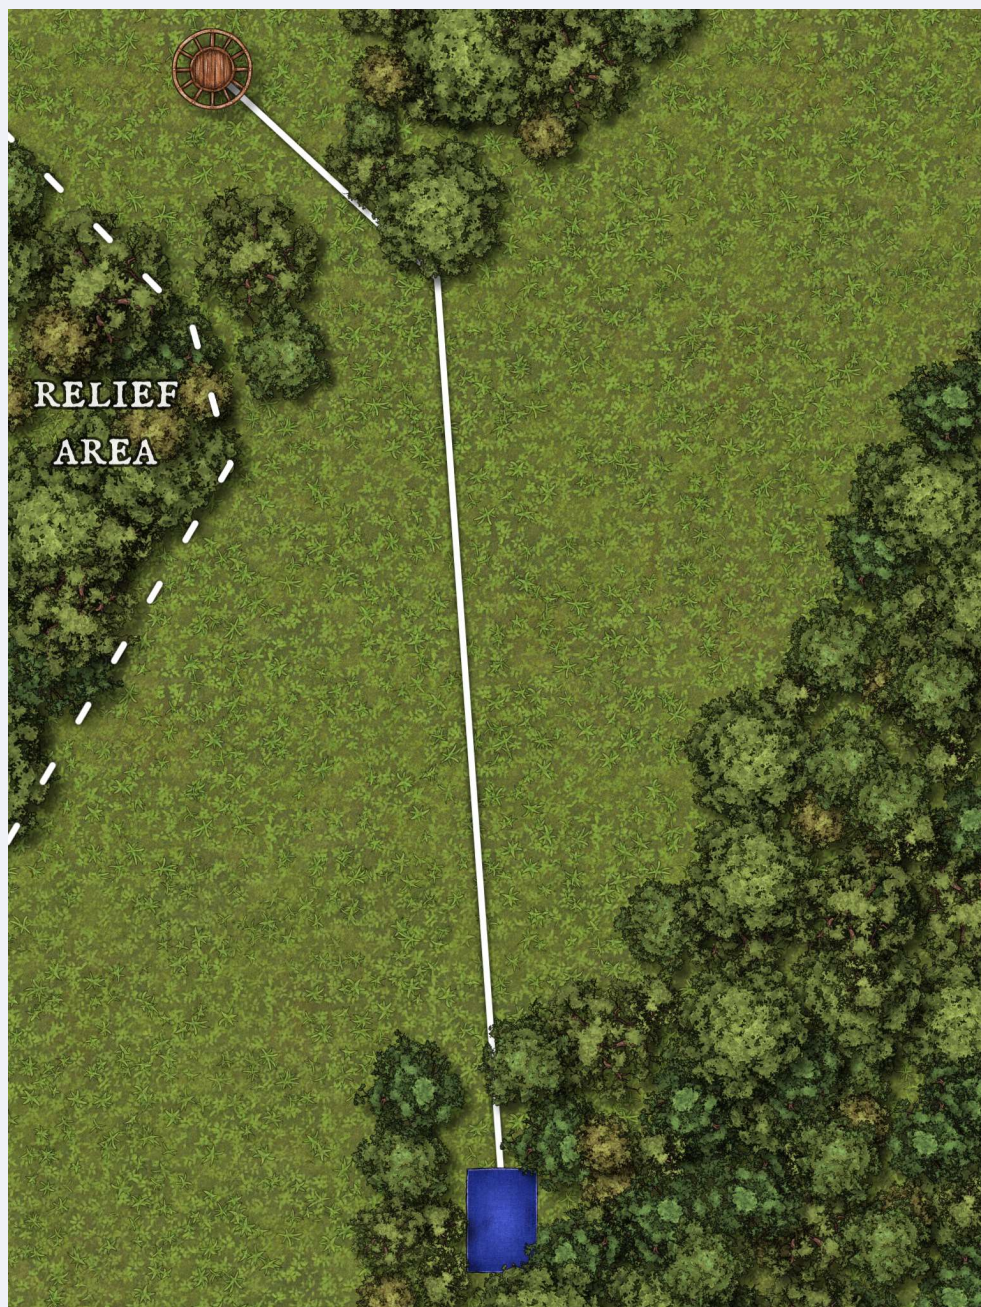

# Hole 17

**Par 3**

**85 m**

**-4 m**

GOLF CLUB ENZESFELD  
EXZELLENT GOLFEN

**DISC GOLF 4 YOU**

# GC Enzesfeld Open 2024 p.b. Latitude 64°

## Hole 18

**Par 3**

**131 m**

**-22 m**

relief area  
on the left,  
played as  
OB  
without a  
penalty

GOLF CLUB ENZESFELD  
EXZELLENT GOLFEN

**DISC GOLF 4 YOU**