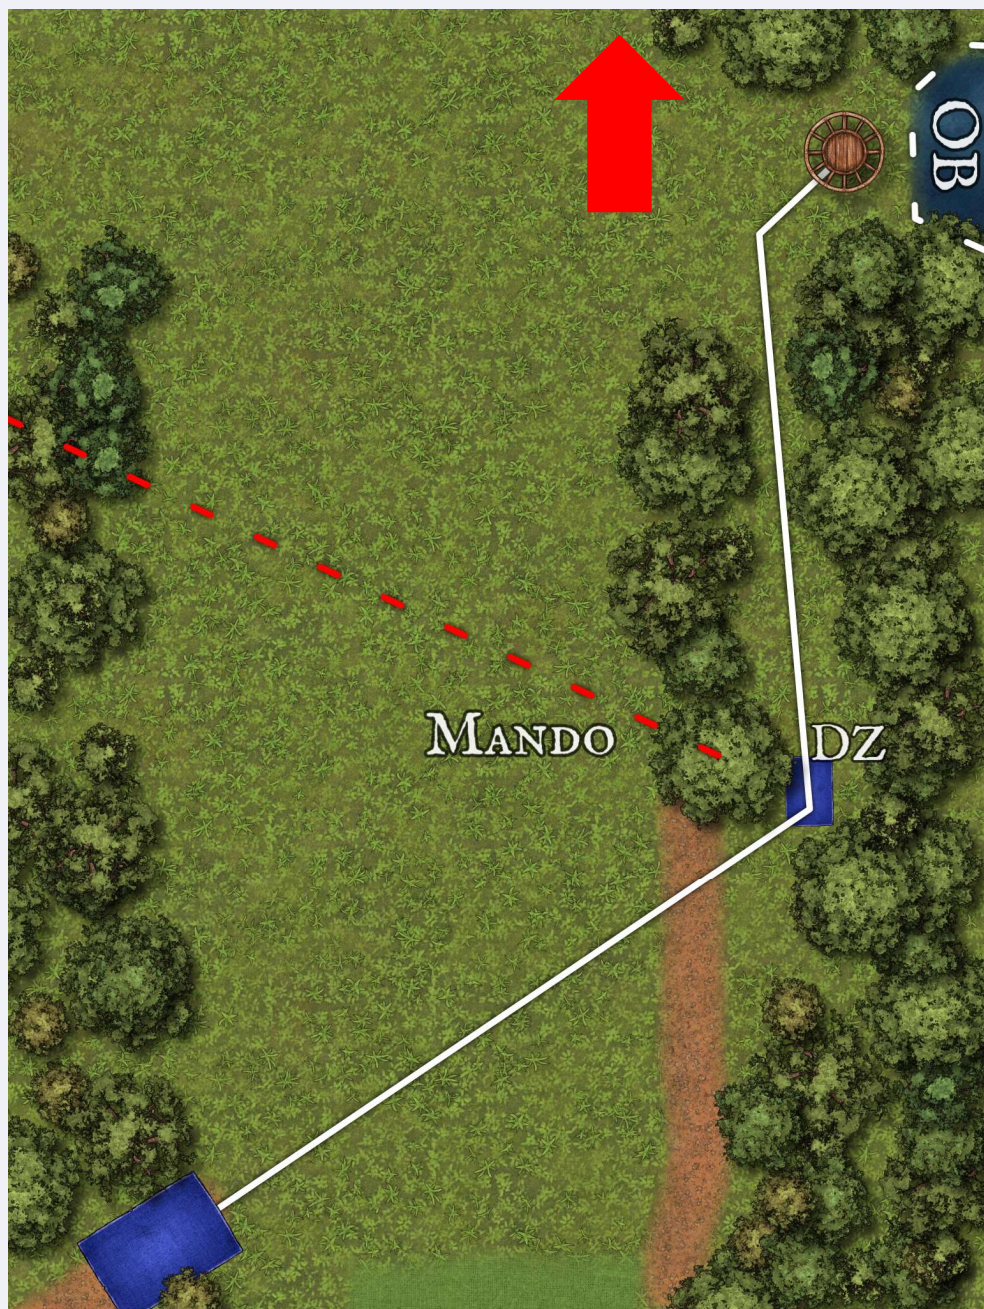

# GC Enzesfeld Open 2024 p.b. Latitude 64°

## Hole 7

**Par 4**

**150 m**

**-14 m**

Mando  
right of  
the  
marked  
tree,  
Pound is  
OB

GOLF CLUB ENZESFELD  
EXZELLENT GOLFEN

**DISC GOLF 4 YOU**

**GC Enzesfeld Open  
2024 p.b. Latitude 64°**

# Hole 8

**Par 3**

**100 m**

**+7 m**

**Tee is  
marked by  
a red rope**

GOLF CLUB ENZESFELD  
EXZELLENT GOLFEN

**DISC GOLF 4 YOU**